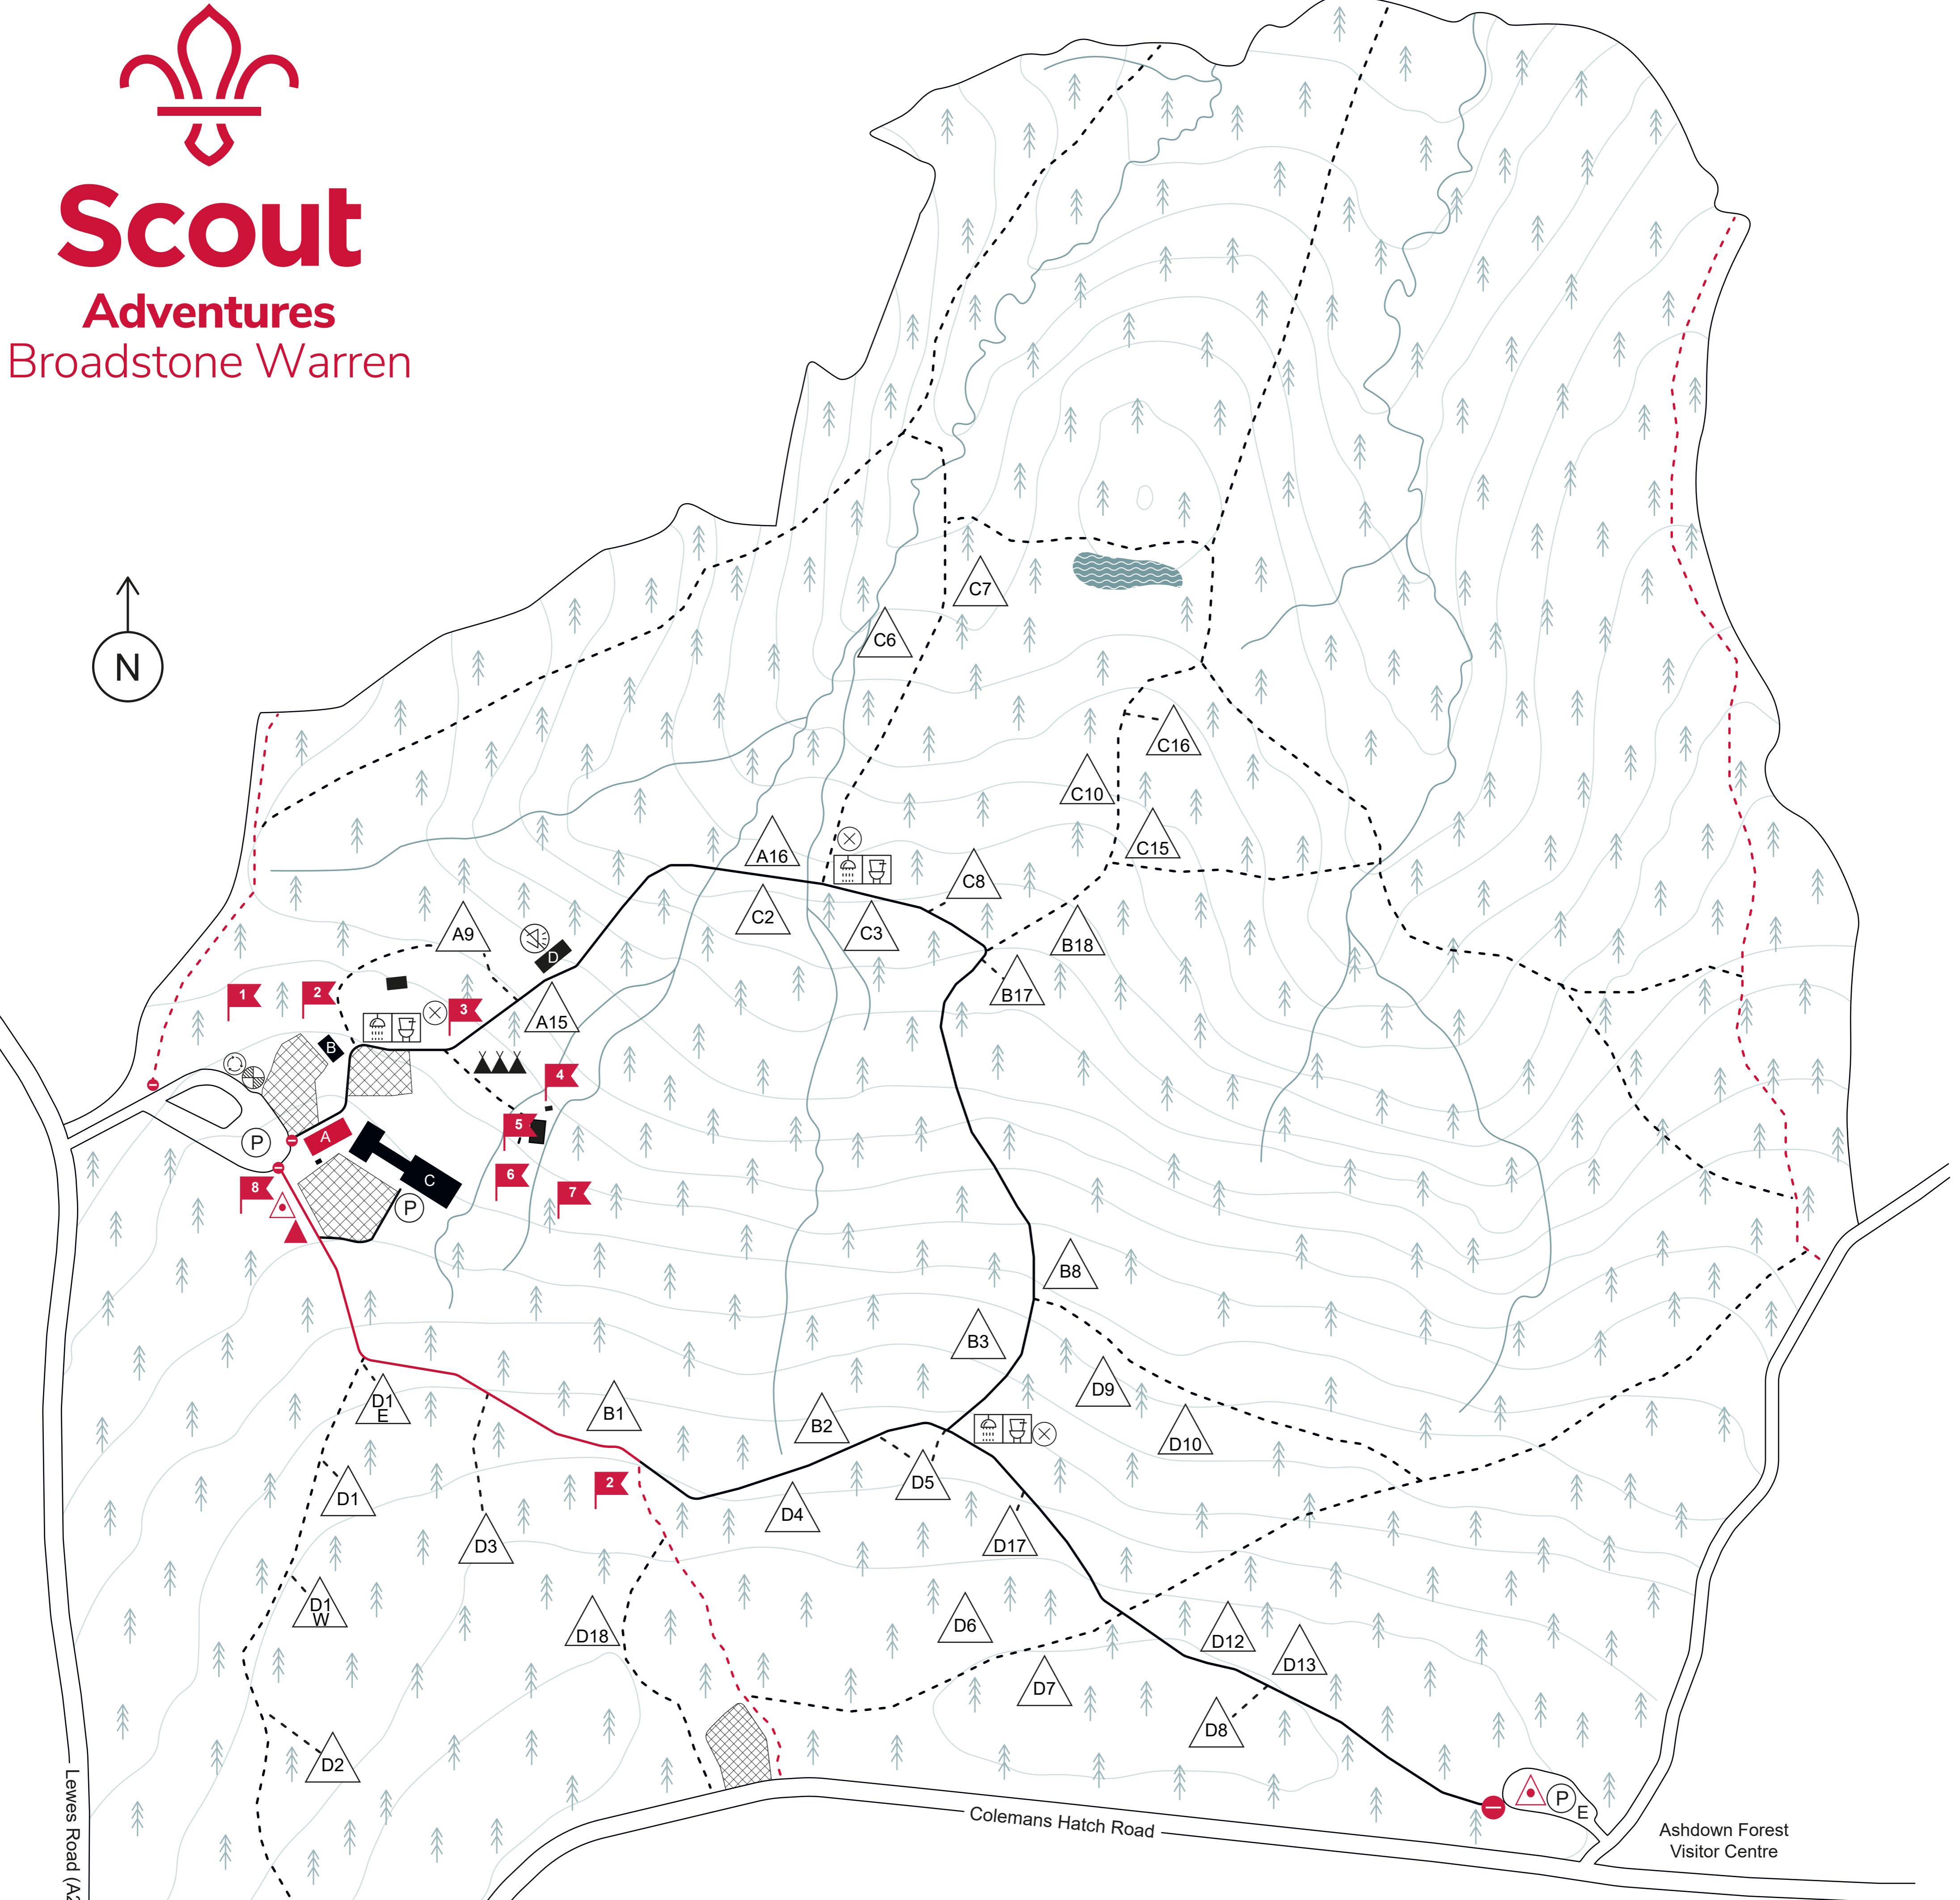

Scout Adventures

Broadstone Warren

Activities

| | | | | | | | |
|---|---|--|---|---|---|---|---|
|  |  |  |  |  |  |  |  |
| 1 Tunnels | 2 Campfire Circle | 3 High all aboard | 3 Gauntlet | 3 & 6 Crate Stacking | 3 & 6 Leap of Faith | 4 Firelighting | 4 Backwoods Cooking |
|  |  |  |  |  |  |  |  |
| 5 Archery | 5 Low Ropes | 5 Zip Wire | 6 Abseiling | 6 Climbing | 6 Jacob's Ladder | 6 Net Climb | 7 Shelter Building |
|  |  |  |  |  |  |  |  |
| 7 Sensory Trail | 7 Team Building | 8 Tomahawk Range | Reception (A) Activities in a Box | Reception (A) Fencing | Reception (A) Orienteering | Reception (A) Pedal Go Karts | Reception (A) Pioneering |

Buildings + Places of Interest

- A** Reception
- B** Log Cabin (Opening 2025)
- C** Broadstone Lodge
- D** Reflection Area
- E** Rangers Car Park

Legend

-  Road
-  Path
-  Track
-  River
-  Woodland
-  Building
-  Parking
-  Recycling
-  Waste disposal
-  Quiet area
-  Public Footpath
-  Contour
-  Water
-  Out of bounds
-  Chemical disposal
-  Toilet
-  Shower
-  Reception
-  Fire assembly point
-  Emergency evacuation assembly point
-  No entry (Cars)
-  Tented Village