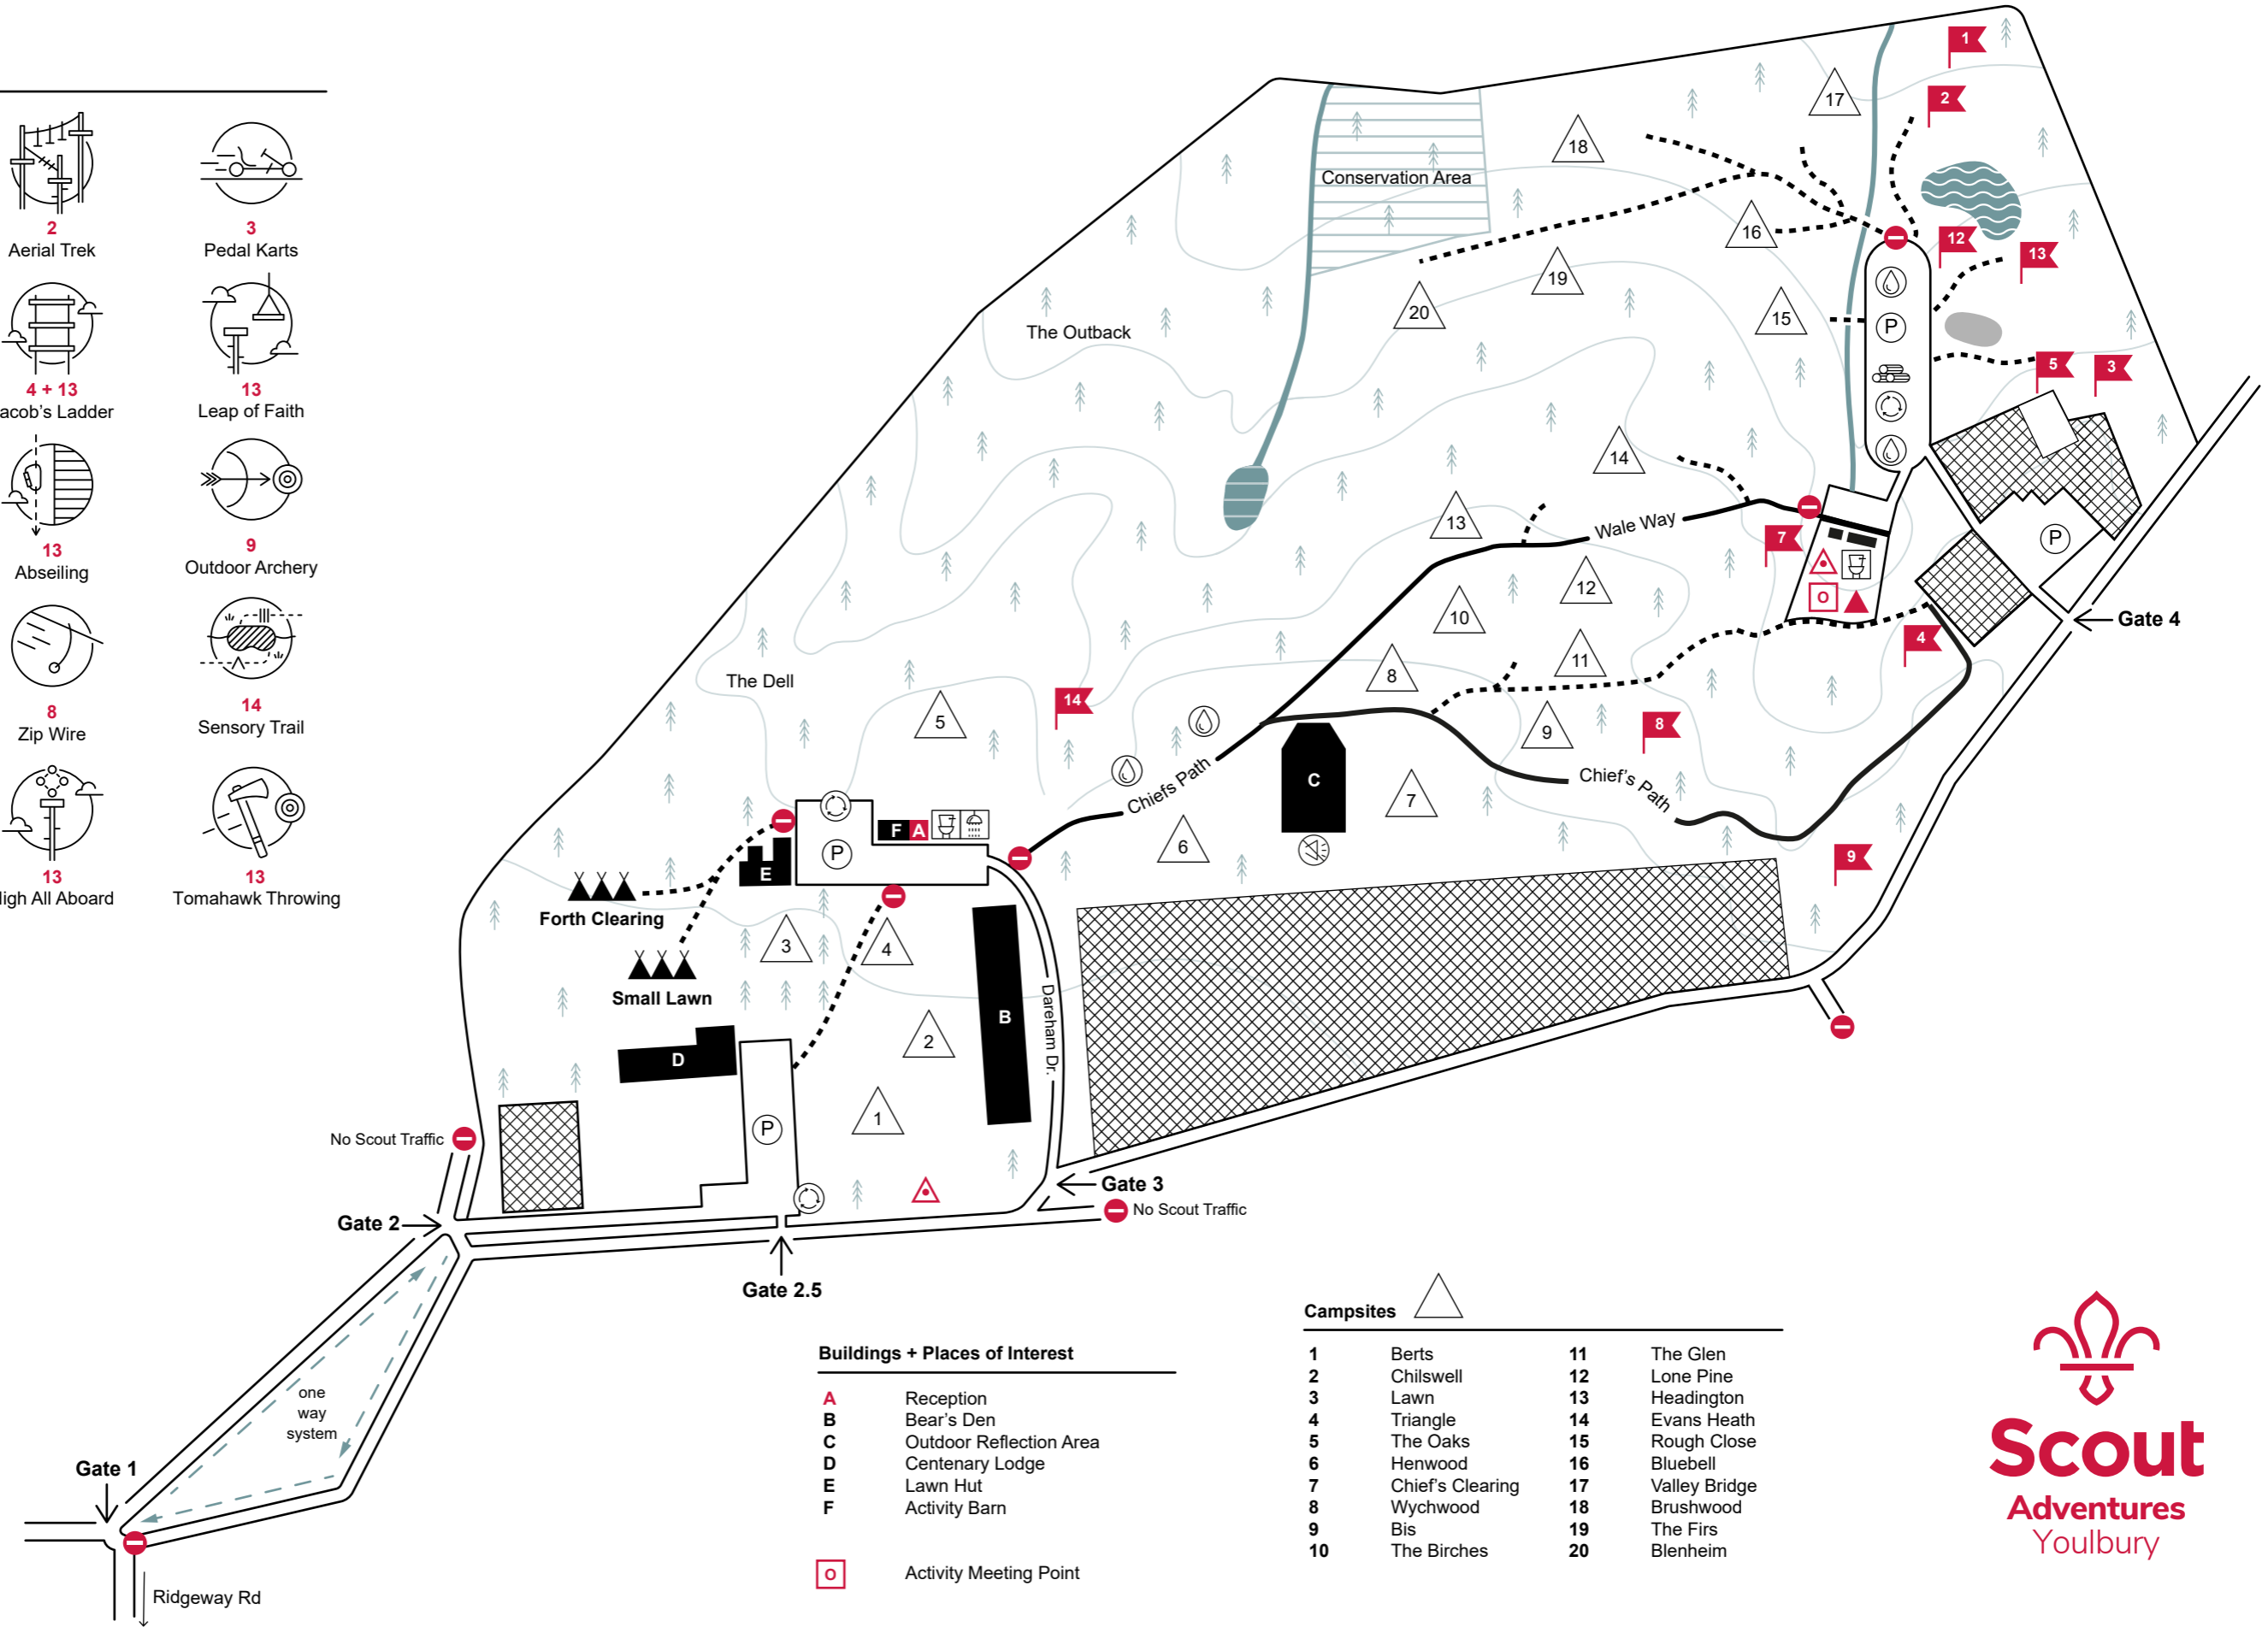

Activites

-  **1**
3G Swing
-  **2**
Aerial Trek
-  **3**
Pedal Karts
-  **4**
Crate Stacking
-  **4 + 13**
Jacob's Ladder
-  **13**
Leap of Faith
-  **13**
Climbing
-  **13**
Abseiling
-  **9**
Outdoor Archery
-  **7**
Campfire Circle
-  **8**
Zip Wire
-  **14**
Sensory Trail
-  **12**
Team Building
-  **13**
High All Aboard
-  **13**
Tomahawk Throwing

- Buildings + Places of Interest**
- A** Reception
 - B** Bear's Den
 - C** Outdoor Reflection Area
 - D** Centenary Lodge
 - E** Lawn Hut
 - F** Activity Barn
-  Activity Meeting Point

Campsites

1 Berts	11 The Glen
2 Chilswell	12 Lone Pine
3 Lawn	13 Headington
4 Triangle	14 Evans Heath
5 The Oaks	15 Rough Close
6 Henwood	16 Bluebell
7 Chief's Clearing	17 Valley Bridge
8 Wychwood	18 Brushwood
9 Bis	19 The Firs
10 The Birches	20 Blenheim

Legend

-  Road
-  Path
-  River
-  Water
-  Woodland
-  Campsite
-  Building
-  Parking
-  Recycling
-  Tap
-  Quiet area
-  Woodpile
-  Fire assembly point
-  No entry (Cars)
-  Track
-  Contour
-  Open water
-  Marsh
-  Out of bounds
-  Tented Village
-  Reception
-  Waste disposal
-  Chemical disposal
-  Toilet
-  Shower
-  Drying Room
-  Emergency evacuation assembly point
-  Drop off point