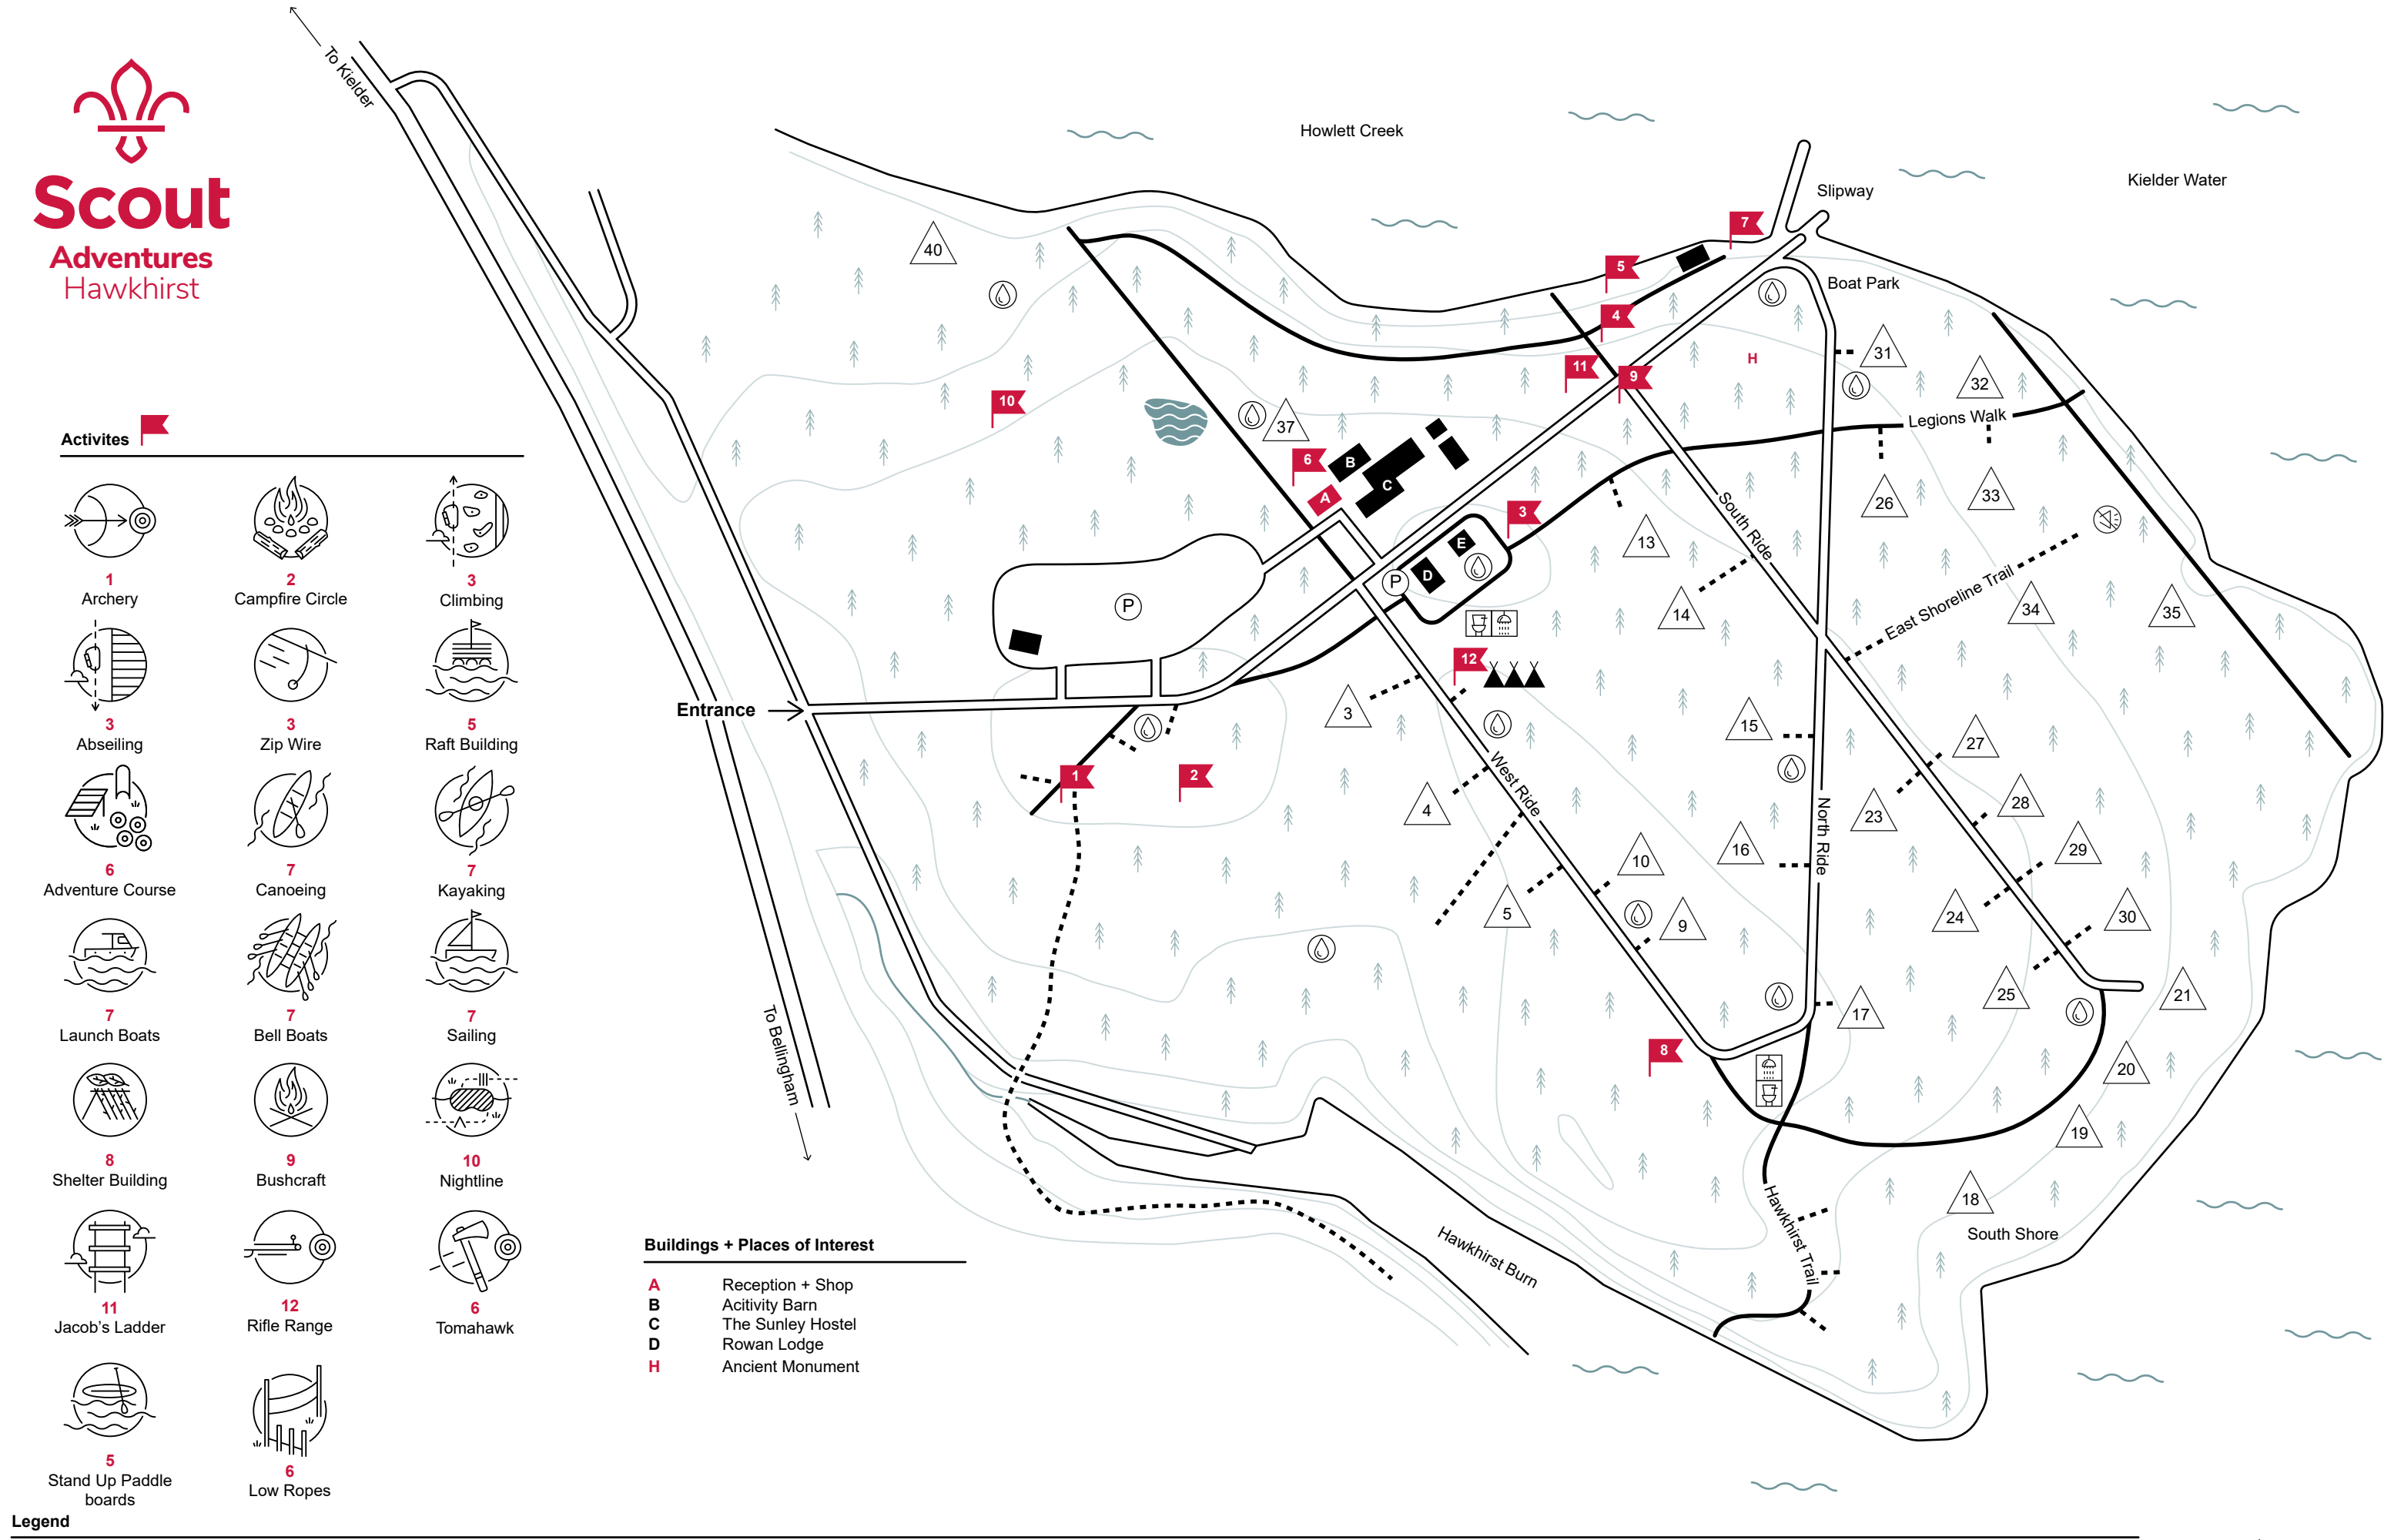

Activites

- | | | |
|-----------------------------|----------------------|--------------------|
| 1
Archery | 2
Campfire Circle | 3
Climbing |
| 3
Abseiling | 3
Zip Wire | 5
Raft Building |
| 6
Adventure Course | 7
Canoeing | 7
Kayaking |
| 7
Launch Boats | 7
Bell Boats | 7
Sailing |
| 8
Shelter Building | 9
Bushcraft | 10
Nightline |
| 11
Jacob's Ladder | 12
Rifle Range | 6
Tomahawk |
| 5
Stand Up Paddle boards | 6
Low Ropes | |

Buildings + Places of Interest

- | | |
|----------|-------------------|
| A | Reception + Shop |
| B | Activity Barn |
| C | The Sunley Hostel |
| D | Rowan Lodge |
| H | Ancient Monument |

Legend

- | | | | | | | | | | | | | | |
|-------|---------|------------|-------|---------------|----------------|-----------|----------------|-------------------|--------|------------|-------------|-------------------------------------|-----------------|
| Road | Path | River | Water | Woodland | Campsite | Building | Parking | Recycling | Tap | Quiet area | Woodpile | Fire assembly point | No entry (Cars) |
| Track | Contour | Open water | Marsh | Out of bounds | Tented Village | Reception | Waste disposal | Chemical disposal | Toilet | Shower | Drying Room | Emergency evacuation assembly point | Drop off point |